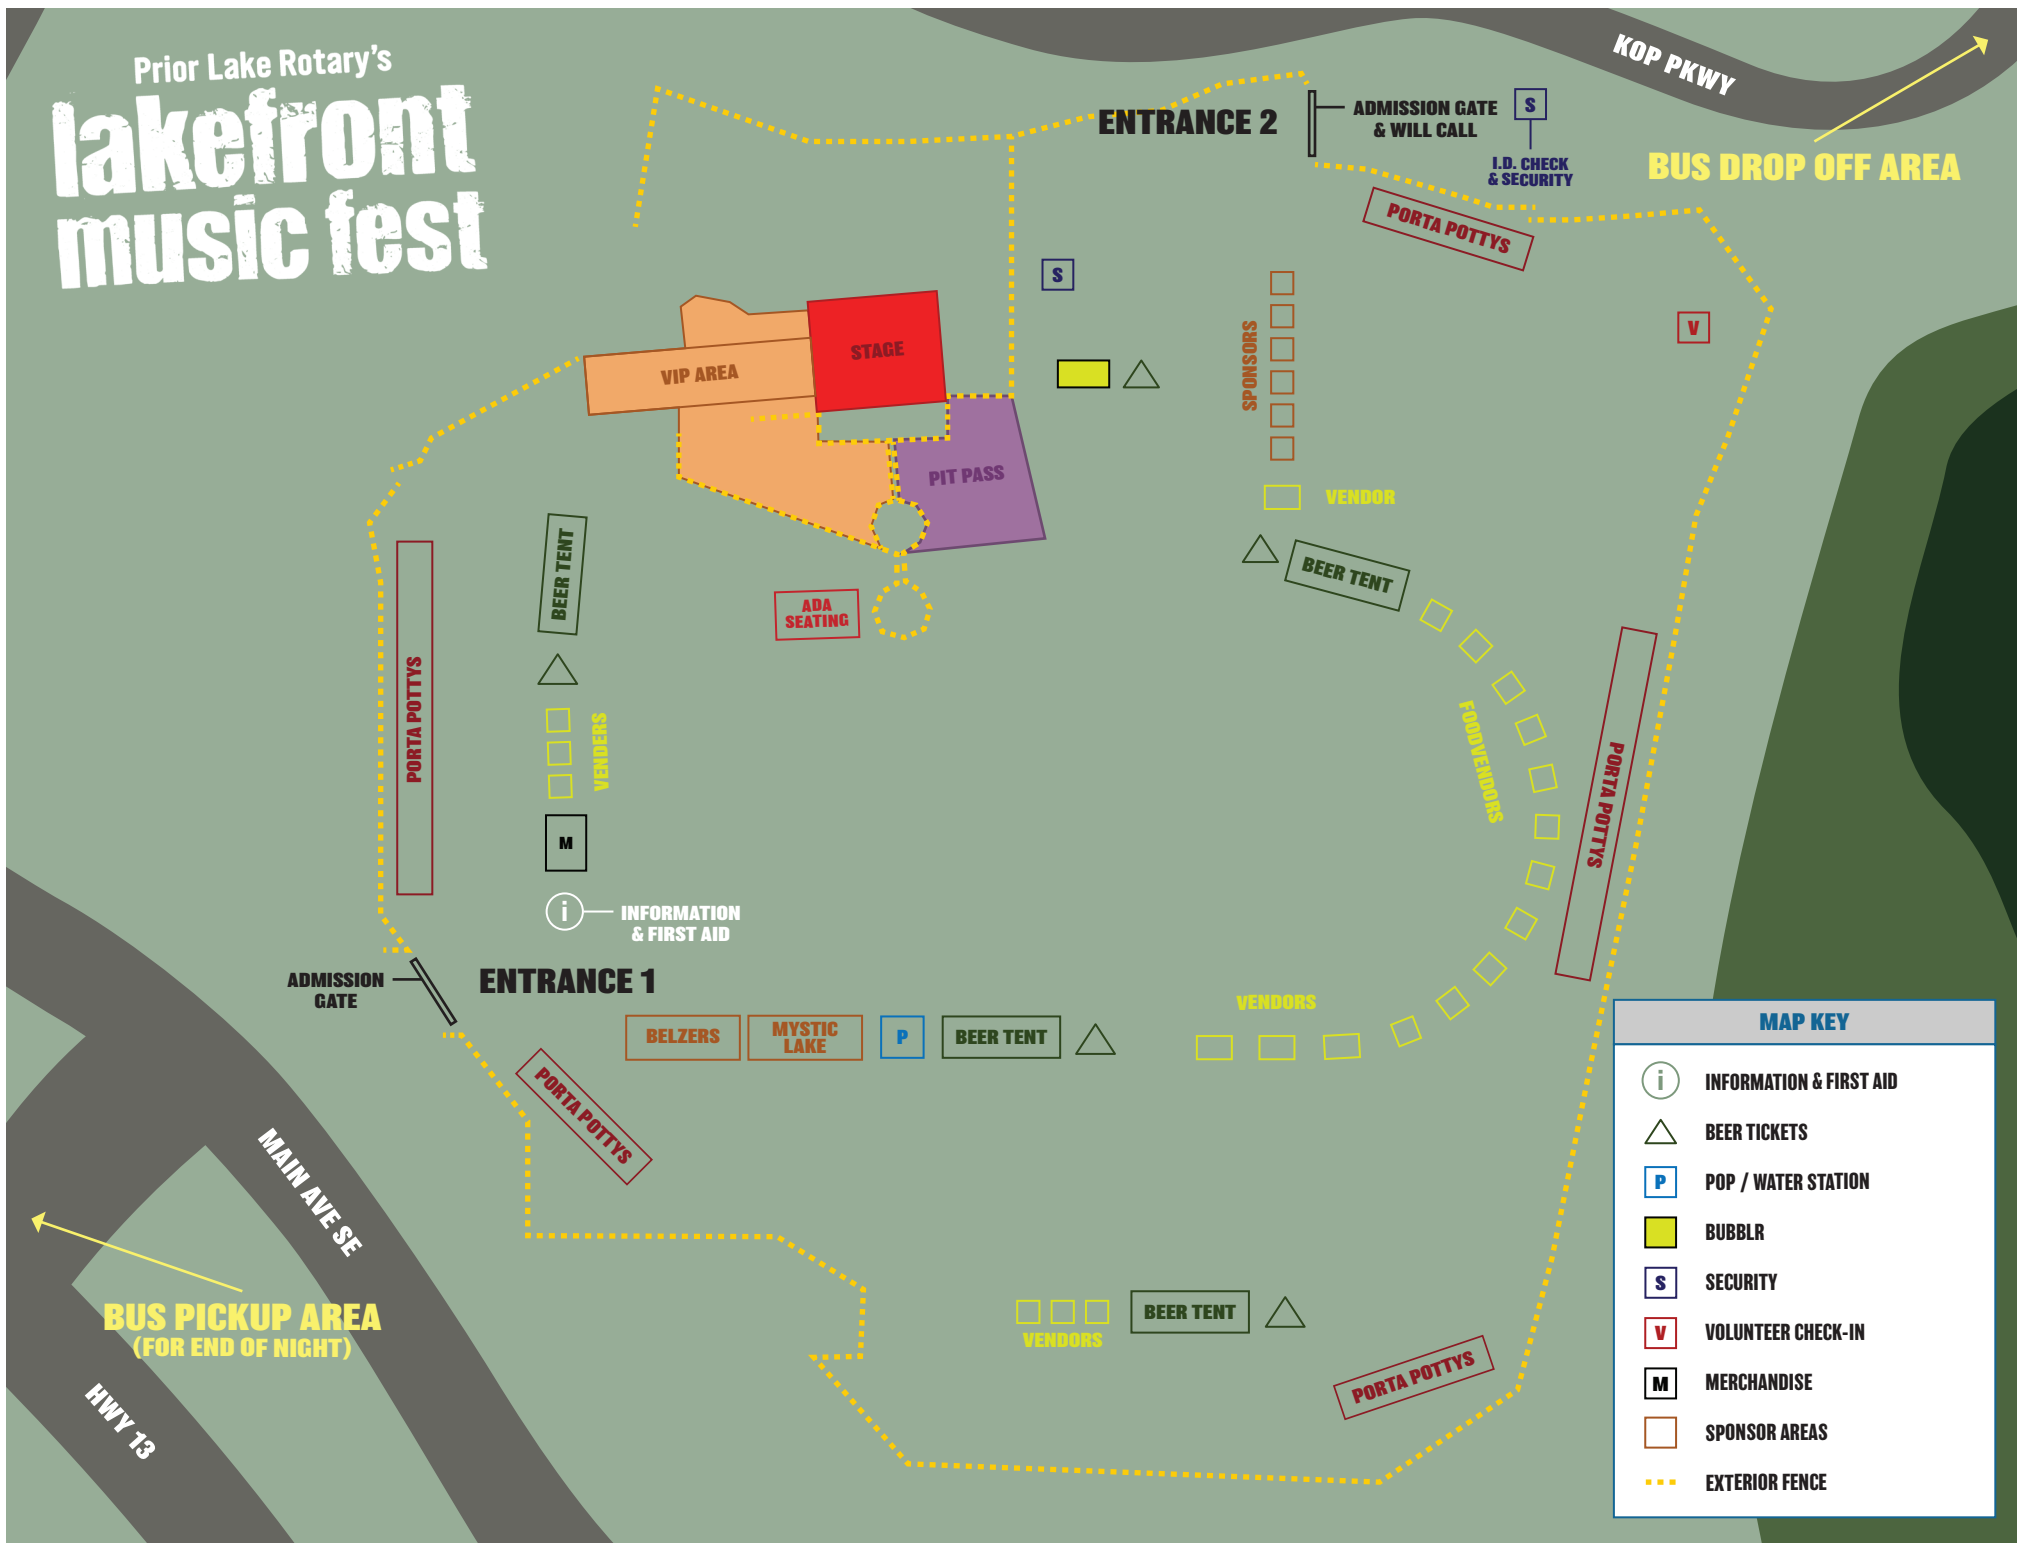

Prior Lake Rotary's lakefront music fest

MAP KEY	
	INFORMATION & FIRST AID
	BEER TICKETS
	POP / WATER STATION
	BUBBLR
	SECURITY
	VOLUNTEER CHECK-IN
	MERCHANDISE
	SPONSOR AREAS
	EXTERIOR FENCE